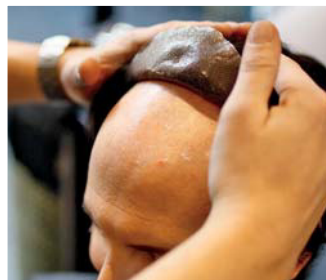

Our ContactSkin® membrane-bonding-system is invisible and absolutely secure. It fits like a contact lens on the eye and your customers get back their positive and attractive attitude towards life.

Neue Haare in ca. 1 Stunde | New hair in 1 hour

Haarlinie markieren.
Marking the front line.

Bonding Kleber auftragen.
Apply ContactSkin® Bond.

Haare aufkleben.
Roll on the hair.

Styling und Finish.
Haircut and Styling.

ContactSkin Bond strong

Bonding-Haftgel mit maximaler Klebekraft. Hält 4-5 Wochen.